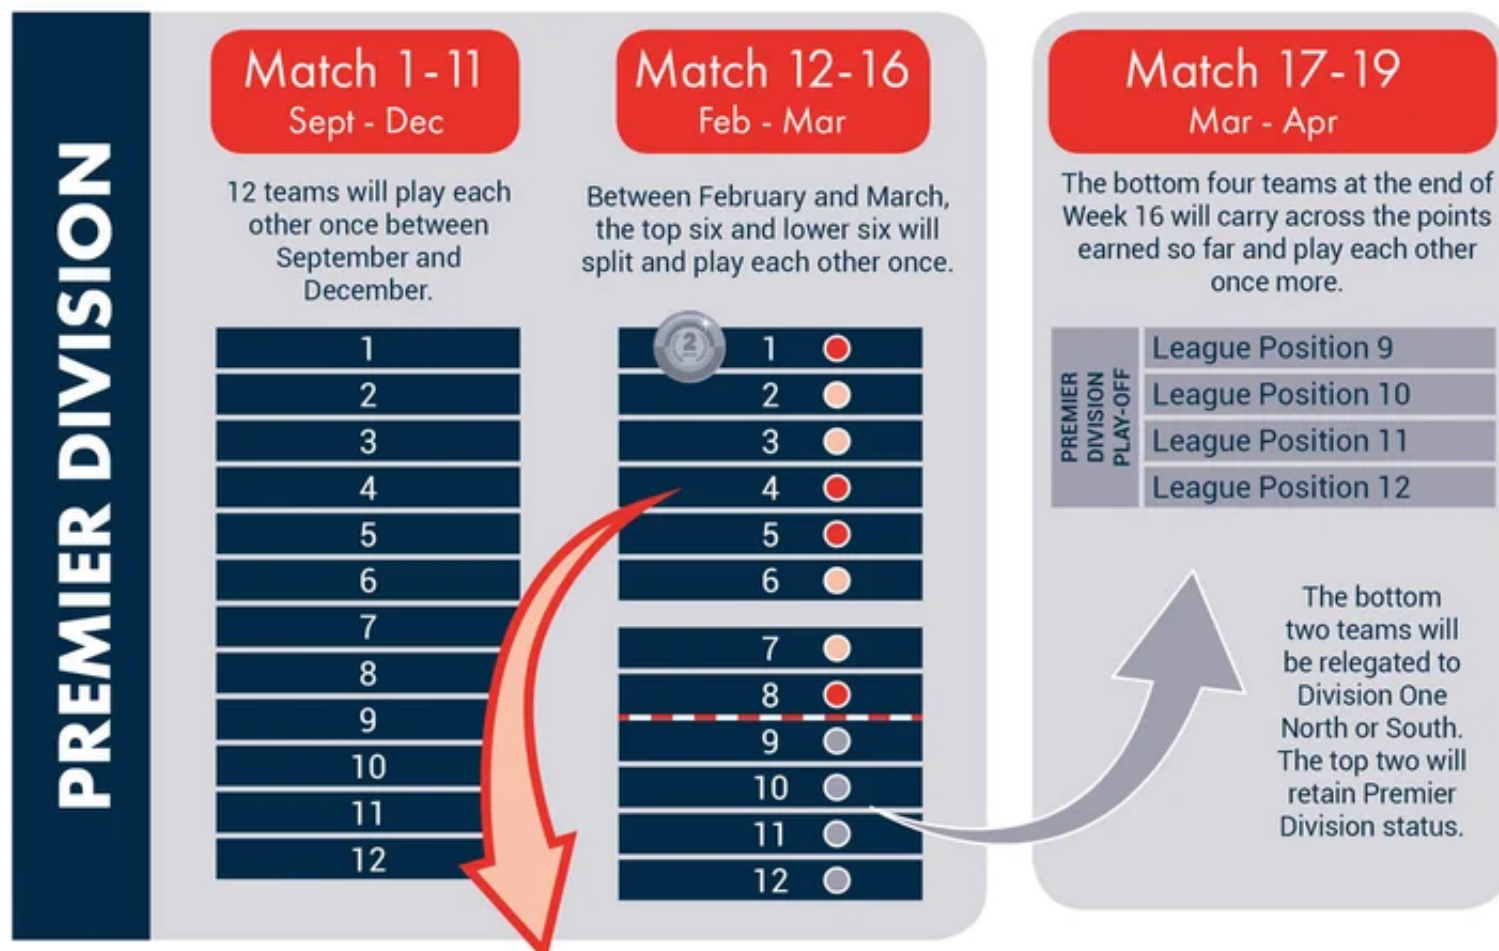

STAFF

J. RAYDEN - HEAD COACH
M. SMITHARD - ASSISTANT COACH
P. BAILEY - MANAGER

M. WAY - HEAD COACH
T. ELLIOTT - ANALYST
L. DAVISON - MANAGER

PREMIER DIVISION OVERVIEW

The Premier Division is back today, and with that it is worth having a reminder of the current format of the league!

With 2024 comes Phase 2. Having finished 9th, the team will be battling out with the 'bottom 6' for a chance to appear in the finals playoffs. The top two teams above - Birmingham University and Wimbledon - have a solitary point advantage, so it is all to play for!